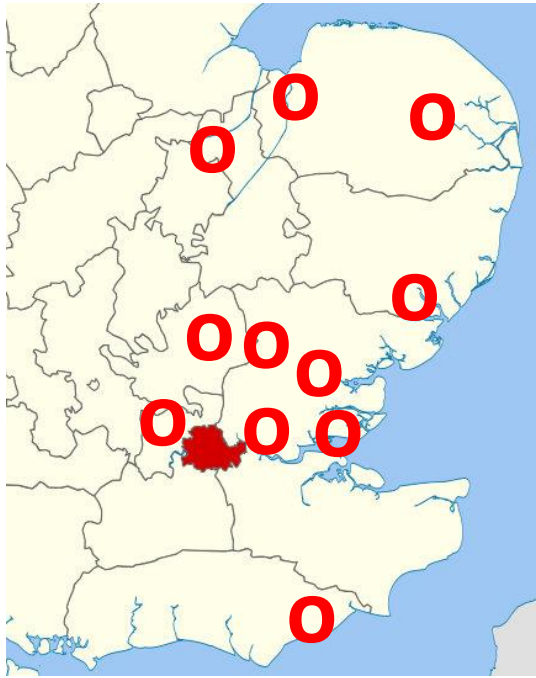

# Twist Enterprise Hubs in the Home Counties

- Harlow
- Watford
- Luton
- Peterborough
- King's Lynn
- Norwich
- Ipswich
- Southend
- Grays
- Hastings

Community café in Grove Hill Hemel Hempstead

"Grow to Feed" project In Felixstowe and Ipswich